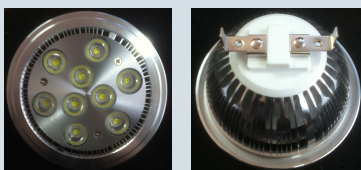

# Geckolighting® LED PAR38/AR111 Globes

**9w**

**E27**

Cool White

Code: 10-E27AR111CW

Product: **Gecko LED Hi Power 9W 240v PAR38 globe**

- Operating Voltage: 85-265V/AC
- Frequency: 50/60Hz
- Power: 9w
- LEDs: 9pcs x 1W hi power LED
- Colour Temperature: CW (5500-6000k)
- Base type: E27
- Housing Material: Aluminium
- Dimensions: 110mm x 91mm
- Beam Angle: 60°

**24w**

**E27**

Cool White

Code: 10-E27P24wCW

Product: **Gecko LED Hi Power 24W 240v PAR38 globe**

- Operating Voltage: 85-265V/AC
- Frequency: 50Hz/60Hz
- Power: 24w
- LEDs: 12pcs x 2W hi power LED
- Colour Temperature: CW (5500-6000k)
- Base type: E27
- Housing Material: Aluminium
- Dimensions: 120mm x 125mm
- Beam Angle: 60°

**9w**

**12VDC**

Cool White

Code: 10-AR1119wCW

Product: **Gecko LED AR111 9W LV Spot lamp**

- Operating Voltage: 12VDC
- Power: 9w
- LEDs: 9pcs x 1W hi power LED
- Colour Temperature: CW (6000k)
- Base type: 12V connectors
- Housing Material: Aluminium
- Dimensions: 111mm x 57mm. (Collar 97mm)
- Beam Angle: 60°