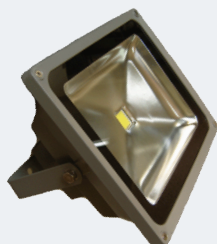

Geckolighting® LED Flood Lights

10w

Code:70-FL10 (240V)
Code:70-FL1012 (12V)
Code:70-FL1024 (24V)

Available in 240VAC & 12V or 24V DC

Product: **Gecko LED 10W 240v Floodlight**

- Operating Voltage: 85-260V/AC
- Frequency: 50Hz/60Hz
- Power: 10w
- Power Factor: >0.9
- Colour Temperature: 6000k
- Lumen output: 900lm
- Material: Aluminium Alloy/glass
- Working Temperature : -40°C to 55°C
- Dimensions (L x W x H): 115mm x 85mm x 110mm
- Net Weight: 0.5kg
- IP65

20w

Code: 70-FL20 (240V)
Code: 70-FL2012 (12V)
Code: 70-FL2024 (24V)

Available in 240VAC & 12V or 24V DC

Product: **Gecko LED 20W 240v Floodlight**

- Operating Voltage: 85-265V/AC
- Frequency: 50Hz/60Hz
- Power: 20w
- Power Factor: >0.9
- Colour Temperature: 6000k
- Lumen output: 1800lm
- Material: Aluminium Alloy
- Working Temperature : -40°C to 55°C
- Dimensions (L x W x H): 225mm x 185mm x 160mm
- Net Weight: 2.3kg
- IP65

30w

Code: 70-FL30 (240V)
Code: 70-FL3012 (12V)
Code: 70-FL3024 (24V)

Available in 240VAC & 12V or 24V DC

Product: **Gecko LED 30W 240v Floodlight**

- Operating Voltage: 85-265V/AC
- Frequency: 50Hz/60Hz
- Power: 30w
- Power Factor: >0.9
- Colour Temperature: 6000k
- Lumen output: 2700lm
- Material: Aluminium Alloy
- Working Temperature : -40°C to 55°C
- Dimensions (L x W x H): 225mm x 185mm x 160mm
- Net Weight: 2.3kg
- IP65

50w

Code: 70-FL50

Product: **Gecko LED 50W 240v Floodlight**

- Operating Voltage: 85-265V/AC
- Frequency: 50Hz/60Hz
- Power: 50w
- Power Factor: >0.9
- Colour Temperature: 6000k
- Lumen output: 4500lm
- Material: Aluminium Alloy
- Working Temperature : -40°C to 55°C
- Dimensions (L x W x H):393mmx285mmx93mm
- Net Weight: 7.4kg
- IP65