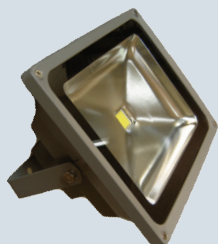

Geckolighting® LED Flood Lights

10w

Code:70-FL10 (240V)
Code:70-FL1012 (12V)
Code:70-FL1024 (24V)

Available in 240VAC & 12V or 24V DC

Product: **Gecko LED 10W 240v Floodlight**

- Operating Voltage: 85-260V/AC
- Frequency: 50Hz/60Hz
- Power: 10w
- Power Factor: >0.9
- Colour Temperature: 6000k
- Lumen output: 900lm
- Material: Aluminium Alloy/glass
- Working Temperature : -40°C to 55°C
- Dimensions (L x W x H): 115mm x 85mm x 110mm
- Net Weight: 0.5kg
- IP65

20w

Code: 70-FL20 (240V)
Code: 70-FL2012 (12V)
Code: 70-FL2024 (24V)

Available in 240VAC & 12V or 24V DC

Product: **Gecko LED 20W 240v Floodlight**

- Operating Voltage: 85-265V/AC
- Frequency: 50Hz/60Hz
- Power: 20w
- Power Factor: >0.9
- Colour Temperature: 6000k
- Lumen output: 1800lm
- Material: Aluminium Alloy
- Working Temperature : -40°C to 55°C
- Dimensions (L x W x H): 225mm x 185mm x 160mm
- Net Weight: 2.3kg
- IP65

30w

Code: 70-FL30 (240V)
Code: 70-FL3012 (12V)
Code: 70-FL3024 (24V)

Available in 240VAC & 12V or 24V DC

Product: **Gecko LED 30W 240v Floodlight**

- Operating Voltage: 85-265V/AC
- Frequency: 50Hz/60Hz
- Power: 30w
- Power Factor: >0.9
- Colour Temperature: 6000k
- Lumen output: 2700lm
- Material: Aluminium Alloy
- Working Temperature : -40°C to 55°C
- Dimensions (L x W x H): 225mm x 185mm x 160mm
- Net Weight: 2.3kg
- IP65

50w

Code: 70-FL50

Product: **Gecko LED 50W 240v Floodlight**

- Operating Voltage: 85-265V/AC
- Frequency: 50Hz/60Hz
- Power: 50w
- Power Factor: >0.9
- Colour Temperature: 6000k
- Lumen output: 4500lm
- Material: Aluminium Alloy
- Working Temperature : -40°C to 55°C
- Dimensions (L x W x H):393mmx285mmx93mm
- Net Weight: 7.4kg
- IP65